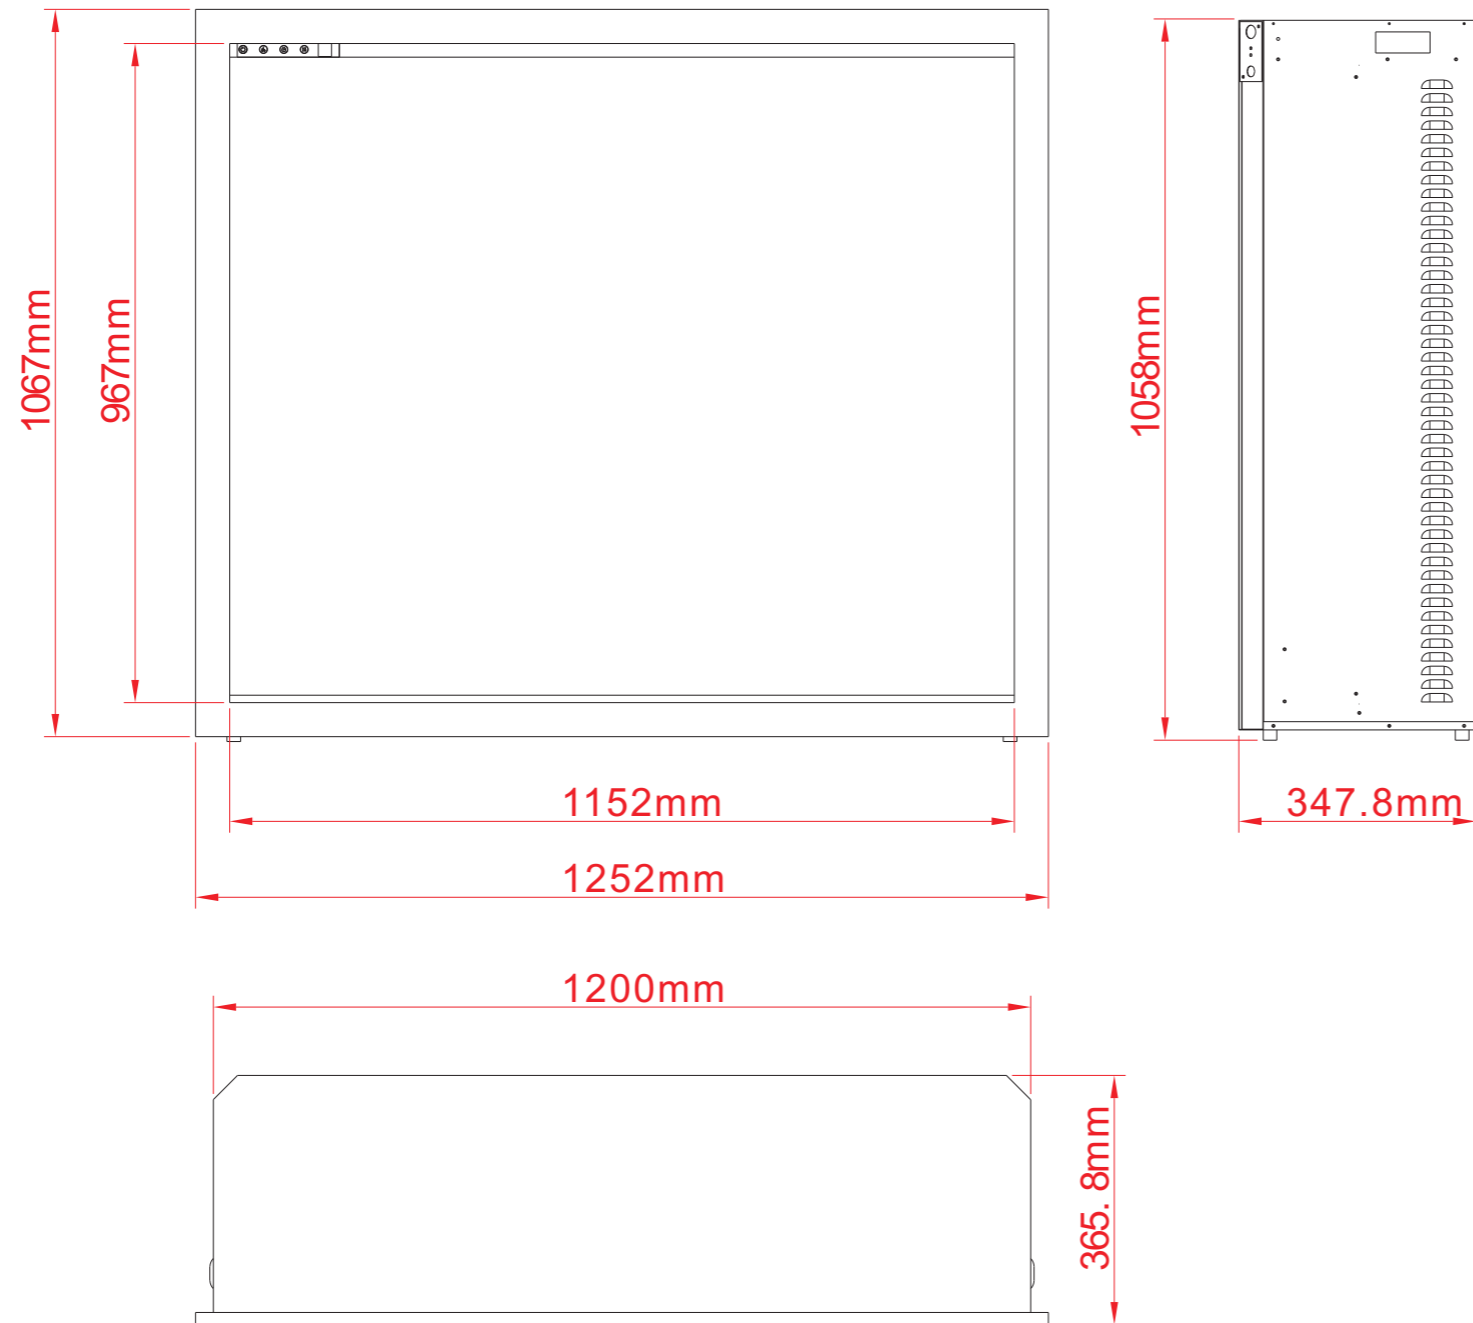

### TECHNICAL SPECIFICATIONS

VOLTS	220-240 V 50/60Hz	
AMPS	6.25	
WATTS	1260W-1500W	
HEATER	HIGH	1500 watts
	LOW	750 watts
NO HEATER	22 watts	
LAMPS	TYPE	LED
	WATTS	
	TOTAL WATTS	22 watts
ROTOR MOTOR	1 at 5 watts	
HEIGHT,WIDTH,DEPTH	41 1/8" x 47 1/4" x 13 3/4"	
GLASS VIEWING OPENING	38 5/8" X 45 3/8"	
GLASS SIZE	38 5/8" X 45 3/8"	
SHIPPING SIZE	44" x 51 6/8" x 16 7/8"	
SHIPPING WEIGHT	UNIT	150.6 lbs
	GLASS FRONT	Included
PLUG LOCATION	Left Side	
CORD LENGTH	76"	
APPROX. HEATING AREA	400 sq ft	

SERIES	MODEL	<b>CE</b>	REV
TRADITIONAL	TRD-48		1
SCALE 1"=1'-0"	DATE: 8/5/2019	SHEET 1 OF 1	

### TECHNICAL SPECIFICATIONS

VOLTS	220-240 V 50/60Hz	
AMPS	6.25	
WATTS	1260W-1500W	
HEATER	HIGH	1500 watts
	LOW	750 watts
NO HEATER	22 watts	
LAMPS	TYPE	LED
	WATTS	
	TOTAL WATTS	22 watts
ROTOR MOTOR	1 at 5 watts	
HEIGHT,WIDTH,DEPTH	105.8 x 120 x 34.8 cm	
GLASS VIEWING OPENING	96.7 X115.2 cm	
GLASS SIZE	96.7 X115.2 cm	
SHIPPING SIZE	111.7 x 131.5 x 43 cm	
SHIPPING WEIGHT	UNIT	68.3 Kgs
	GLASS FRONT	Included
PLUG LOCATION	Left Side	
CORD LENGTH	193 cm	
APPROX. HEATING AREA	37 sqm	

SERIES	MODEL	CE	REV
TRADITIONAL	TRD-48		1
SCALE 1:12	DATE: 8/5/2019	SHEET 1 OF 1	