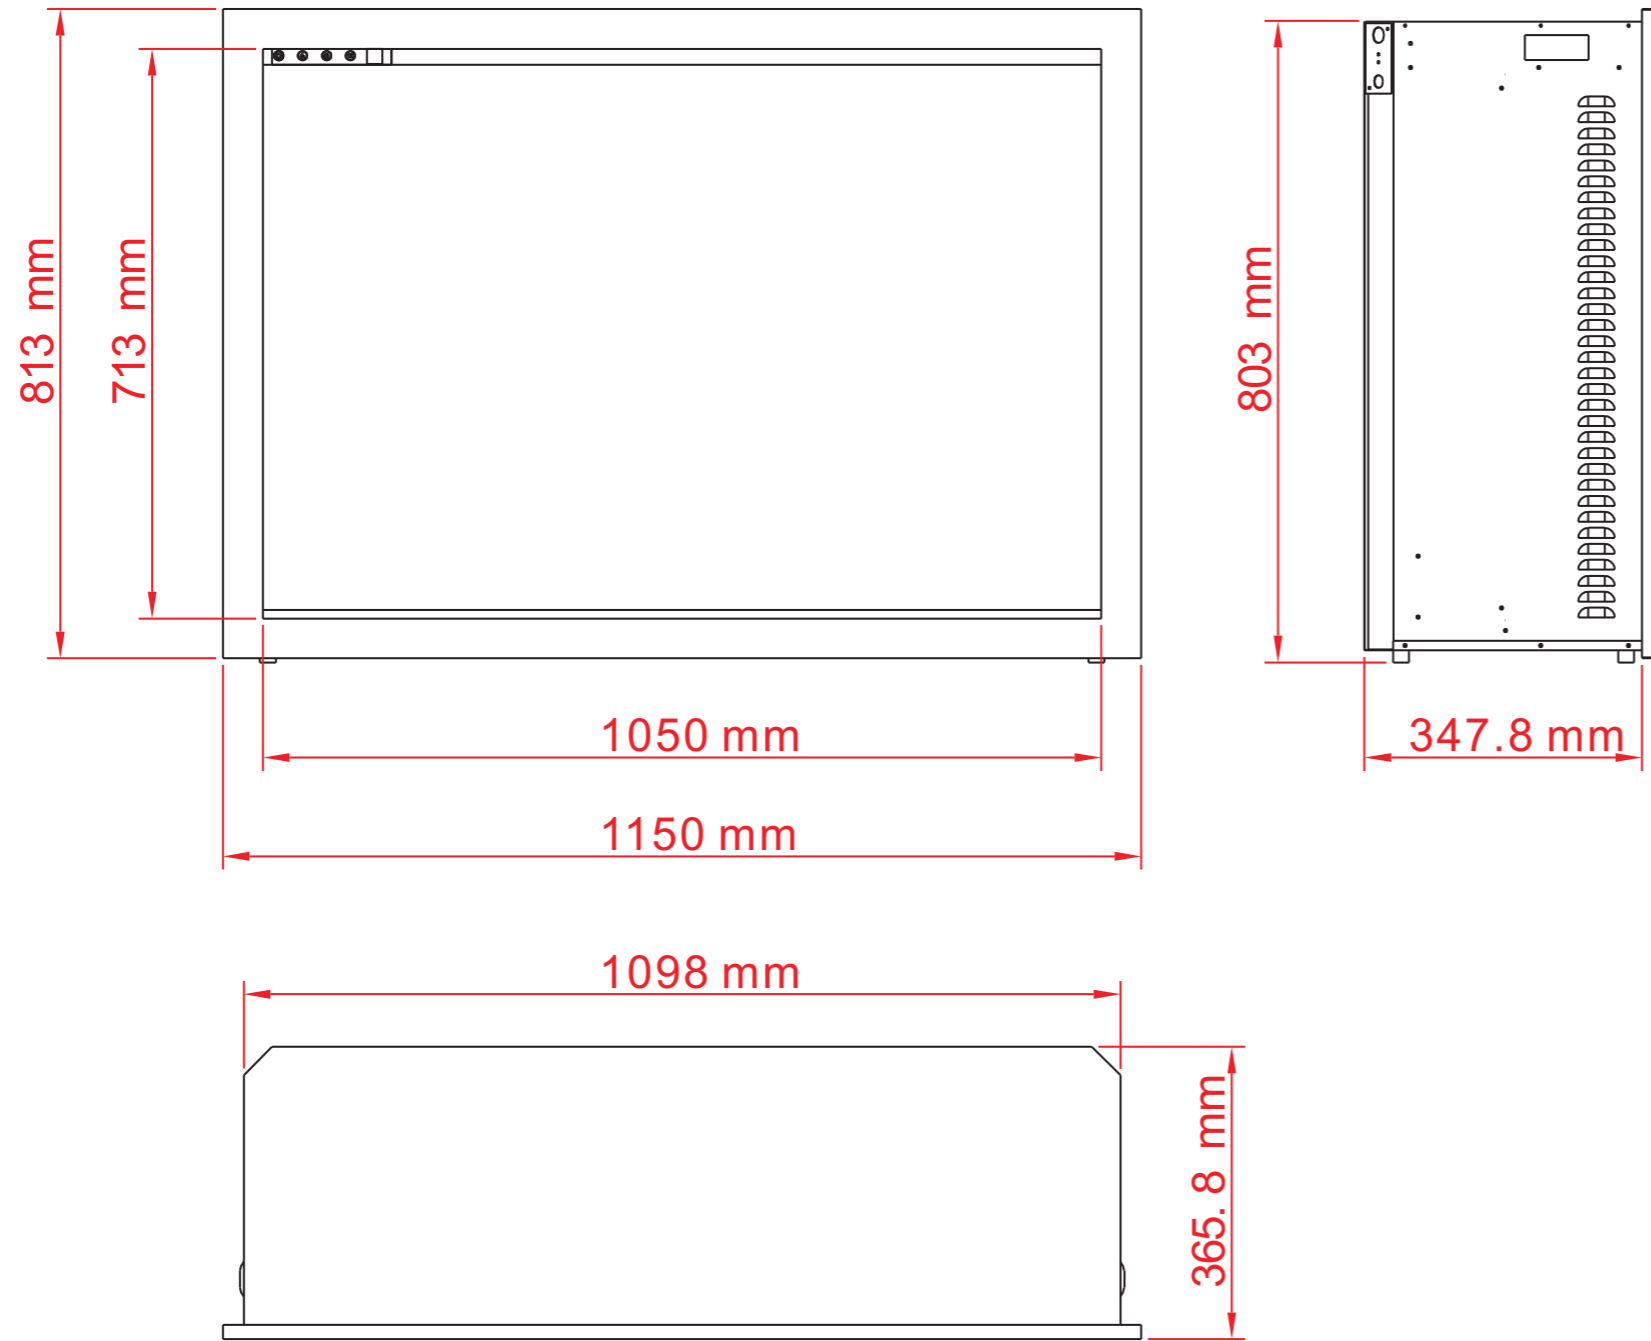

TECHNICAL SPECIFICATIONS

VOLTS	220-240 V 50/60Hz	
AMPS	6.25	
WATTS	1260W-1500W	
HEATER	HIGH	1500 watts
	LOW	750 watts
NO HEATER	22 watts	
LAMPS	TYPE	LED
	WATTS	
	TOTAL WATTS	22 watts
ROTOR MOTOR	1 at 5 watts	
HEIGHT,WIDTH,DEPTH	31 5/8" x 43 1/4" x 13 3/4"	
GLASS VIEWING OPENING	28 1/8" X 41 3/8"	
GLASS SIZE	28 1/8" X 41 3/8"	
SHIPPING SIZE	34" x 47 6/8" x 16 7/8"	
SHIPPING WEIGHT	104.7 lbs	
GLASS FRONT	UNIT	
		Included
PLUG LOCATION	Left Side	
CORD LENGTH	76"	
APPROX. HEATING AREA	400 sq ft	

SERIES	MODEL	CE	REV
TRADITIONAL	TRD-44		1
SCALE 1"=1'-0"	DATE: 8/5/2019	SHEET 1 OF 1	

TECHNICAL SPECIFICATIONS

VOLTS	220-240 V 50/60Hz	
AMPS	6.25	
WATTS	1260W-1500W	
HEATER	HIGH	1500 watts
	LOW	750 watts
NO HEATER	22 watts	
LAMPS	TYPE	LED
	WATTS	
	TOTAL WATTS	22 watts
ROTOR MOTOR	1 at 5 watts	
HEIGHT,WIDTH,DEPTH	80.3 x 109.8 x 34.8 cm	
GLASS VIEWING OPENING	71.3 X105 cm	
GLASS SIZE	71.3 X105 cm	
SHIPPING SIZE	86.3 x 121.3 x 43 cm	
SHIPPING WEIGHT	47.5 Kgs	
GLASS FRONT	UNIT	
		Included
PLUG LOCATION	Left Side	
CORD LENGTH	193 cm	
APPROX. HEATING AREA	37 sqm	

Amantii

SERIES	MODEL	CE	REV
TRADITIONAL	TRD-44		1
SCALE 1:12	DATE: 8/5/2019	SHEET 1 OF 1	