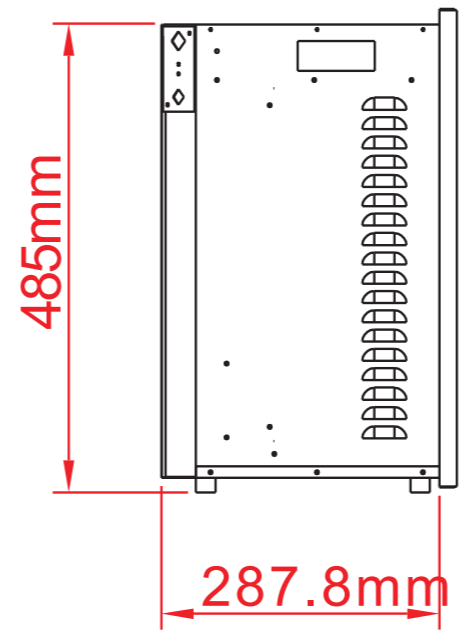

TECHNICAL SPECIFICATIONS

VOLTS	220-240 V 50/60Hz	
AMPS	6.25	
WATTS	1260W-1500W	
HEATER	HIGH	1500 watts
	LOW	750 watts
NO HEATER	22 watts	
LAMPS	TYPE	LED
	WATTS	
	TOTAL WATTS	22 watts
ROTOR MOTOR	1 at 5 watts	
HEIGHT,WIDTH,DEPTH	19 1/8" x 29 3/8" x 11 3/8"	
GLASS VIEWING OPENING	15 1/2" X 27 1/2"	
GLASS SIZE	15 1/2" X 27 1/2"	
SHIPPING SIZE	21 4/8" x 33 7/8" x 14 5/8"	
SHIPPING WEIGHT	52.5 lbs	
	UNIT	
	GLASS FRONT	Included
PLUG LOCATION	Left Side	
CORD LENGTH	76"	
APPROX. HEATING AREA	400 sq ft	

SERIES	MODEL	CE	REV
TRADITIONAL	TRD-30		1
SCALE 1"=1'-0"	DATE: 8/5/2019	SHEET 1 OF 1	

TECHNICAL SPECIFICATIONS

VOLTS	220-240 V 50/60Hz	
AMPS	6.25	
WATTS	1260W-1500W	
HEATER	HIGH	1500 watts
	LOW	750 watts
NO HEATER	22 watts	
LAMPS	TYPE	LED
	WATTS	
	TOTAL WATTS	22 watts
ROTOR MOTOR	1 at 5 watts	
HEIGHT,WIDTH,DEPTH	48.5 x 74.7 x 28.8 cm	
GLASS VIEWING OPENING	39.5 X 69.9 cm	
GLASS SIZE	39.5 X 69.9 cm	
SHIPPING SIZE	54.5 x 86.2 x 37 cm	
SHIPPING WEIGHT	UNIT	23.8 Kgs
	GLASS FRONT	Included
PLUG LOCATION	Left Side	
CORD LENGTH	193 cm	
APPROX. HEATING AREA	37 sqm	

SERIES TRADITIONAL	MODEL TRD-30	CE	REV 1
SCALE 1:12	DATE: 8/5/2019		SHEET 1 OF 1