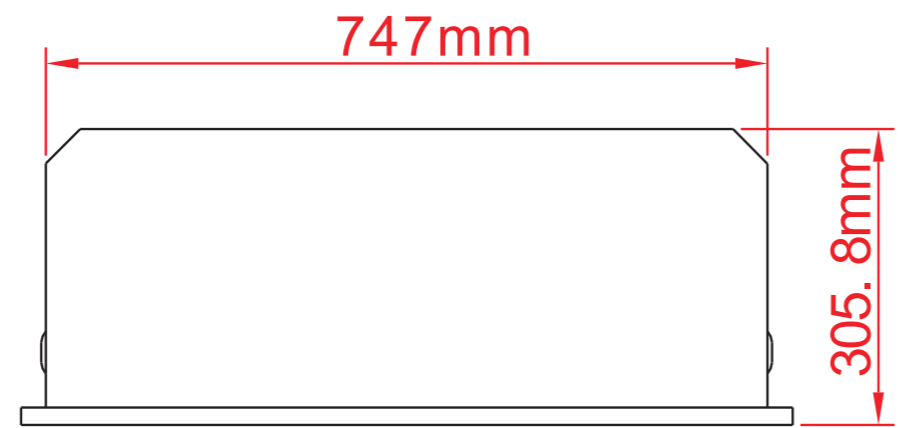

TECHNICAL SPECIFICATIONS

VOLTS	220-240 V 50/60Hz	
AMPS	6.25	
WATTS	1260W-1500W	
HEATER	HIGH	1500 watts
	LOW	750 watts
NO HEATER	22 watts	
LAMPS	TYPE	LED
	WATTS	
	TOTAL WATTS	22 watts
ROTOR MOTOR	1 at 5 watts	
HEIGHT,WIDTH,DEPTH	19 1/8" x 29 3/8" x 11 3/8"	
GLASS VIEWING OPENING	15 1/2" X 27 1/2"	
GLASS SIZE	15 1/2" X 27 1/2"	
SHIPPING SIZE	21 4/8" x 33 7/8" x 14 5/8"	
SHIPPING WEIGHT	52.5 lbs	
	UNIT	
	GLASS FRONT	Included
PLUG LOCATION	Left Side	
CORD LENGTH	76"	
APPROX. HEATING AREA	400 sq ft	

SERIES	MODEL	CE	REV
TRADITIONAL	TRD-30		1
SCALE 1"=1'-0"	DATE: 8/5/2019	SHEET 1 OF 1	

TECHNICAL SPECIFICATIONS

VOLTS	220-240 V 50/60Hz	
AMPS	6.25	
WATTS	1260W-1500W	
HEATER	HIGH	1500 watts
	LOW	750 watts
NO HEATER	22 watts	
LAMPS	TYPE	LED
	WATTS	
	TOTAL WATTS	22 watts
ROTOR MOTOR	1 at 5 watts	
HEIGHT,WIDTH,DEPTH	48.5 x 74.7 x 28.8 cm	
GLASS VIEWING OPENING	39.5 X 69.9 cm	
GLASS SIZE	39.5 X 69.9 cm	
SHIPPING SIZE	54.5 x 86.2 x 37 cm	
SHIPPING WEIGHT	UNIT	23.8 Kgs
	GLASS FRONT	Included
PLUG LOCATION	Left Side	
CORD LENGTH	193 cm	
APPROX. HEATING AREA	37 sqm	

SERIES TRADITIONAL	MODEL TRD-30	CE	REV 1
SCALE 1:12	DATE: 8/5/2019		SHEET 1 OF 1