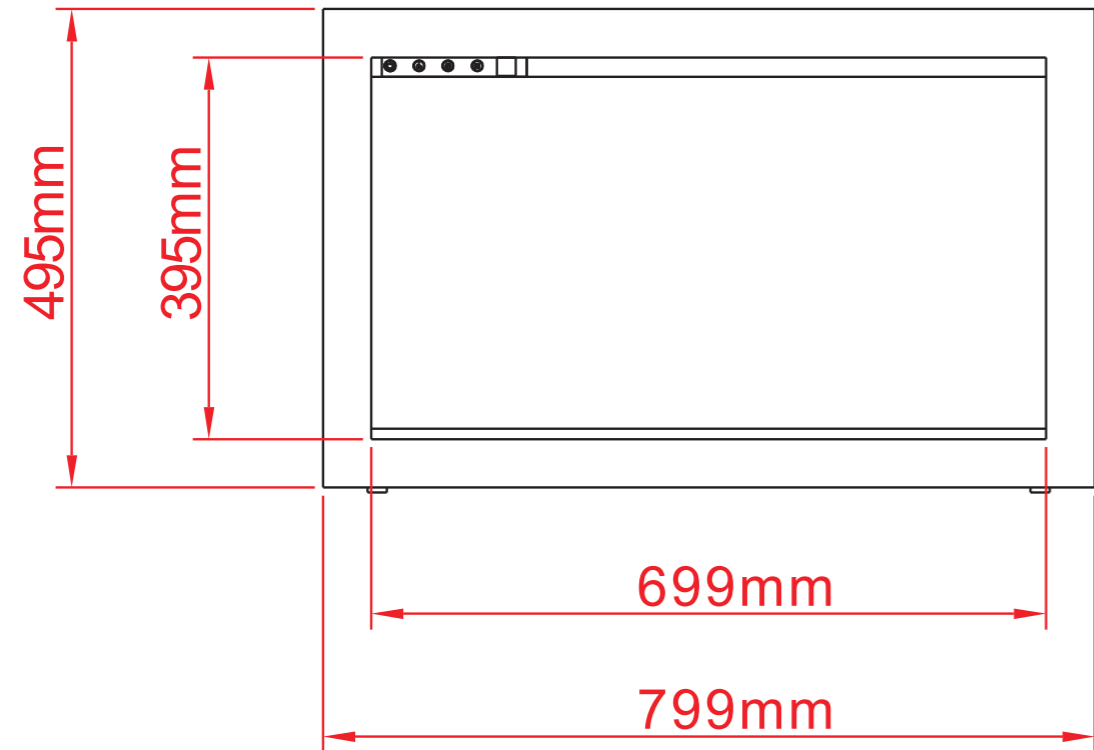

TECHNICAL SPECIFICATIONS

VOLTS	220-240 V 50/60Hz	
AMPS	6.25	
WATTS	1260W-1500W	
HEATER	HIGH	1500 watts
	LOW	750 watts
NO HEATER	22 watts	
LAMPS	TYPE	LED
	WATTS	
	TOTAL WATTS	22 watts
ROTOR MOTOR	1 at 5 watts	
HEIGHT,WIDTH,DEPTH	19 1/8" x 29 3/8" x 11 3/8"	
GLASS VIEWING OPENING	15 1/2" X 27 1/2"	
GLASS SIZE	15 1/2" X 27 1/2"	
SHIPPING SIZE	21 4/8" x 33 7/8" x 14 5/8"	
SHIPPING WEIGHT	52.5 lbs	
	UNIT	
	GLASS FRONT	Included
PLUG LOCATION	Left Side	
CORD LENGTH	76"	
APPROX. HEATING AREA	400 sq ft	

SERIES	MODEL	CE	REV
TRADITIONAL	TRD-30		1
SCALE 1"=1'-0"	DATE: 8/5/2019	SHEET 1 OF 1	

TECHNICAL SPECIFICATIONS

VOLTS	220-240 V 50/60Hz	
AMPS	6.25	
WATTS	1260W-1500W	
HEATER	HIGH	1500 watts
	LOW	750 watts
NO HEATER	22 watts	
LAMPS	TYPE	LED
	WATTS	
	TOTAL WATTS	22 watts
ROTOR MOTOR	1 at 5 watts	
HEIGHT,WIDTH,DEPTH	48.5 x 74.7 x 28.8 cm	
GLASS VIEWING OPENING	39.5 X 69.9 cm	
GLASS SIZE	39.5 X 69.9 cm	
SHIPPING SIZE	54.5 x 86.2 x 37 cm	
SHIPPING WEIGHT	UNIT	23.8 Kgs
	GLASS FRONT	Included
PLUG LOCATION	Left Side	
CORD LENGTH	193 cm	
APPROX. HEATING AREA	37 sqm	

SERIES TRADITIONAL	MODEL TRD-30	CE	REV 1
SCALE 1:12	DATE: 8/5/2019		SHEET 1 OF 1