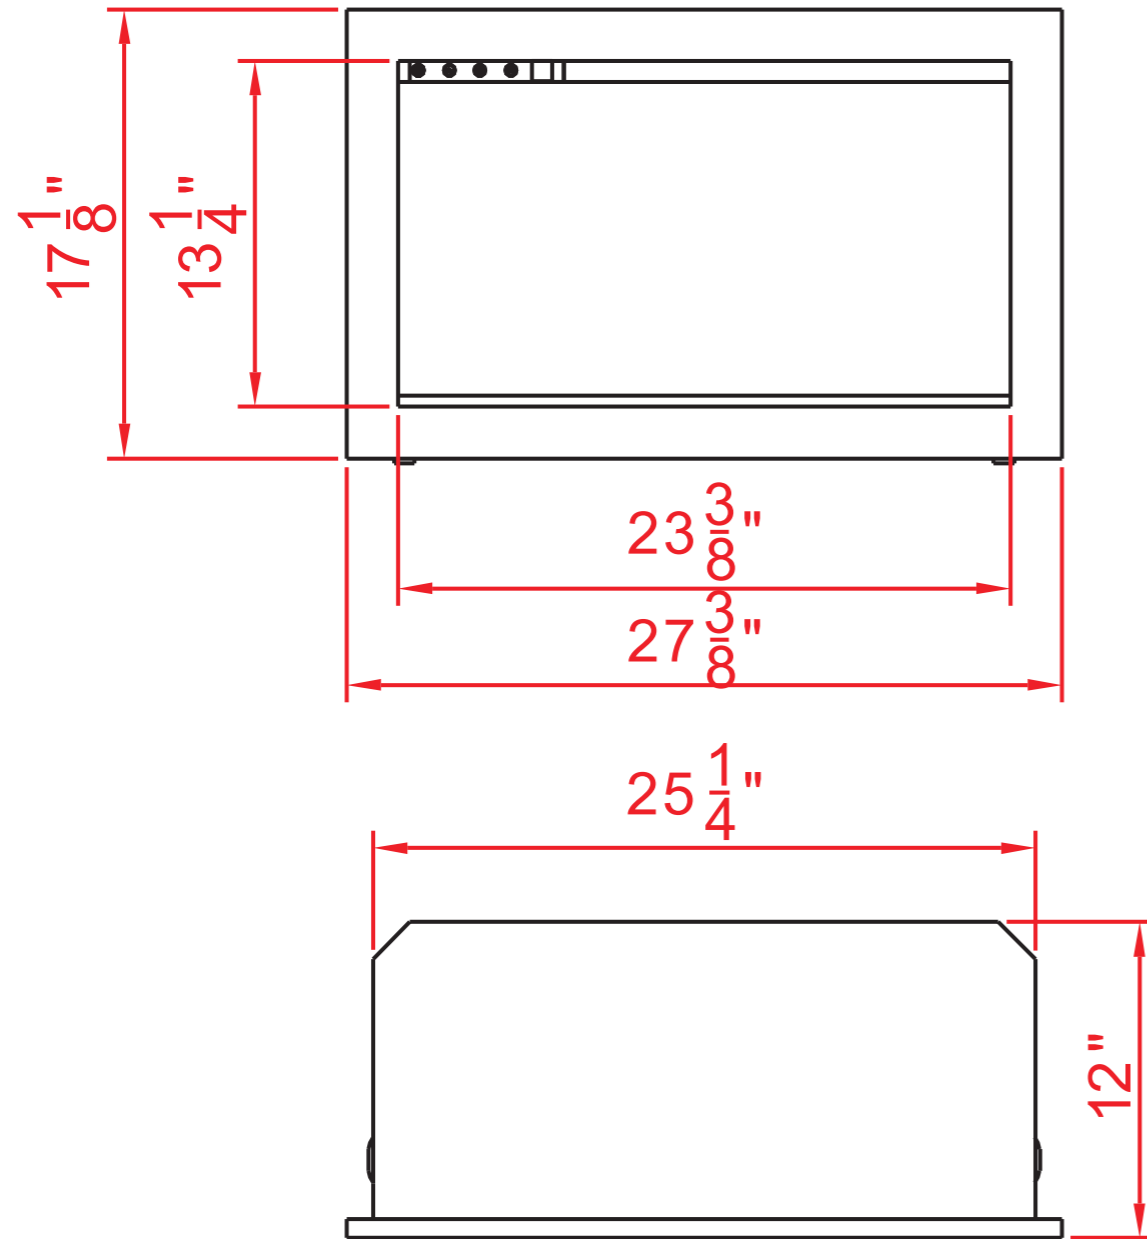

### TECHNICAL SPECIFICATIONS

VOLTS	220-240 V 50/60Hz	
AMPS	6.25	
WATTS	1260W-1500W	
HEATER	HIGH	1500 watts
	LOW	750 watts
NO HEATER	22 watts	
LAMPS	TYPE	LED
	WATTS	
	TOTAL WATTS	22 watts
ROTOR MOTOR	1 at 5 watts	
HEIGHT,WIDTH,DEPTH	42.5 x 64.2 x 28.8 cm	
GLASS VIEWING OPENING	33.5 X 59.4 cm	
GLASS SIZE	33.5 X 59.4 cm	
SHIPPING SIZE	48.5 x 75.7 x 37 cm	
SHIPPING WEIGHT	UNIT	19.2 Kgs
	GLASS FRONT	Included
PLUG LOCATION	Left Side	
CORD LENGTH	193 cm	
APPROX. HEATING AREA	37 sqm	

SERIES	MODEL	CE	REV
TRADITIONAL	TRD-26		1
SCALE 1:12	DATE: 8/5/2019	SHEET 1 OF 1	

### TECHNICAL SPECIFICATIONS

VOLTS	220-240 V 50/60Hz	
AMPS	6.25	
WATTS	1260W-1500W	
HEATER	HIGH	1500 watts
	LOW	750 watts
NO HEATER	22 watts	
LAMPS	TYPE	LED
	WATTS	
	TOTAL WATTS	22 watts
ROTOR MOTOR	1 at 5 watts	
HEIGHT,WIDTH,DEPTH	16 3/4" x 25 1/4" x 11 3/8"	
GLASS VIEWING OPENING	15 1/2" X 27 1/2"	
GLASS SIZE	15 1/2" X 27 1/2"	
SHIPPING SIZE	21 4/8" x 33 7/8" x 14 5/8"	
SHIPPING WEIGHT	UNIT	42.3 lbs
	GLASS FRONT	Included
PLUG LOCATION	Left Side	
CORD LENGTH	76"	
APPROX. HEATING AREA	400 sq ft	

SERIES	MODEL	CE	REV
TRADITIONAL	TRD-26		1
SCALE 1"=1'-0"	DATE: 8/5/2019	SHEET 1 OF 1	