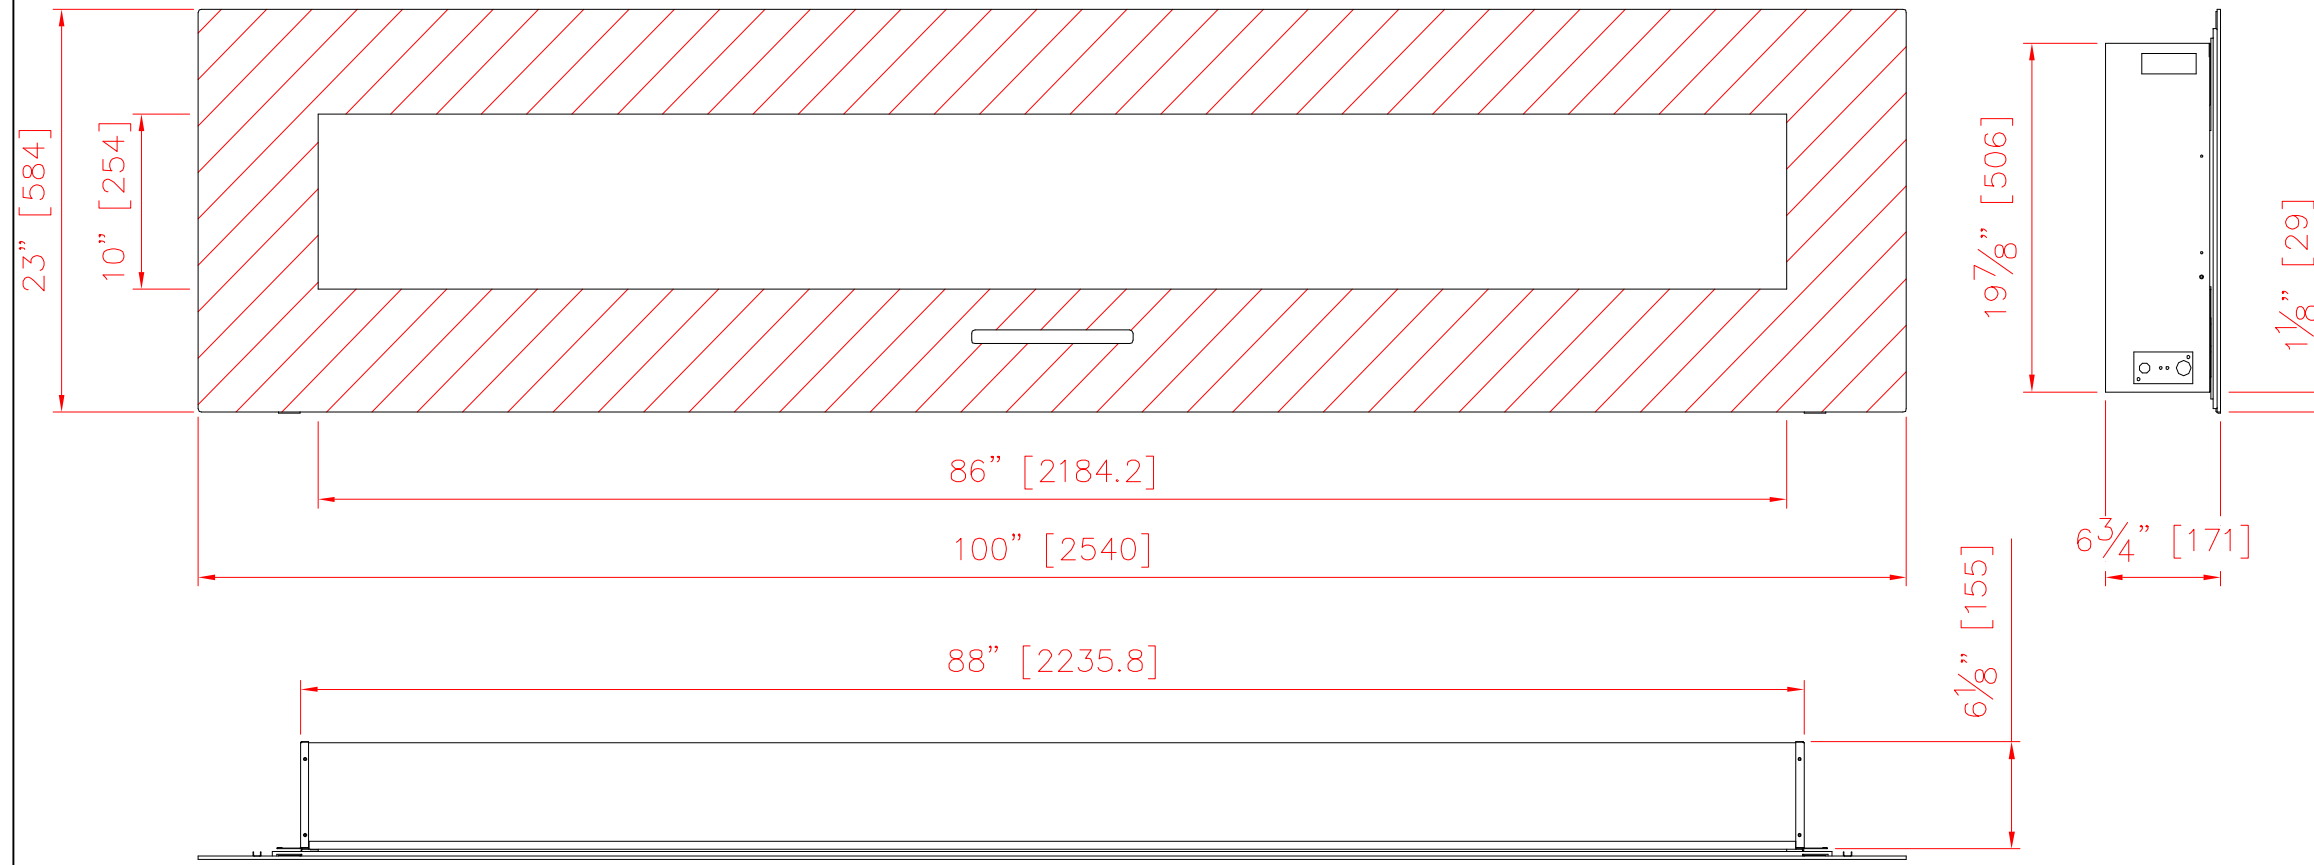

TECHNICAL SPECIFICATIONS

Description	Built-in or Wall Mount Appliance
Voltage	240V AC 50-60Hz
Watts	1900W Max
NO HEATER	25W
MOTOR HEATER	19W
Appliance Width	88" or 223.6 cm
Appliance Height	19 7/8" or 50.6 cm
Appliance Depth	6 1/8" or 15.5 cm
Gross Weight	138.6lbs or 63kg
Plug Location	Left side
Cord Length	70 7/8" or 180 cm
Rough Wall Opening Size	89 1/2" 20 1/2" or 227.3 cm 52 cm
BTU	6500

Amantii

SERIES WM-BI	MODEL WM-FM-88-10023-BG		REV 1
SCALE 1" = 1'-0"	DATE: 04/30/2018		SHEET 1 OF 1