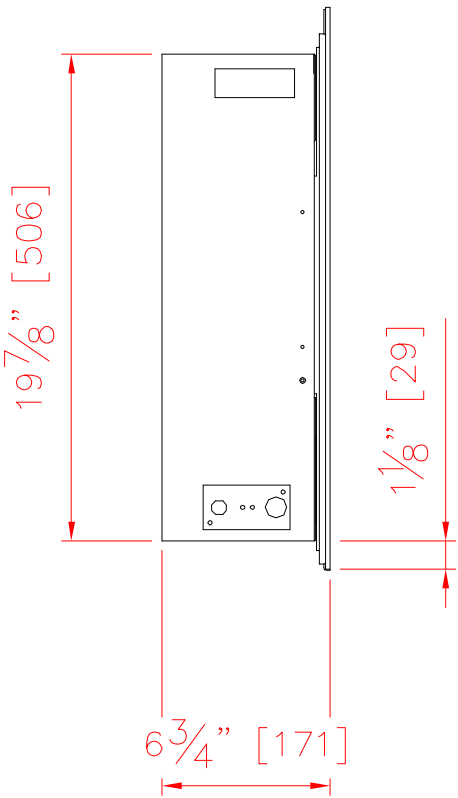

TECHNICAL SPECIFICATIONS

Description	Built-in or Wall Mount Appliance
Voltage	240V AC 50-60Hz
Watts	1900W Max
NO HEATER	25W
MOTOR HEATER	19W
Appliance Width	33 1/2" or 85.2 cm
Appliance Height	19 7/8" or 50.6 cm
Appliance Depth	6 1/8" or 15.5 cm
Gross Weight	63.1 lbs or 28.7 kg
Plug Location	Left side
Cord Length	70 7/8" or 180 cm
Rough Wall Opening Size	35" 20 1/2" or 88.9 cm 52 cm
BTU	6500

SERIES WM-BI	MODEL WM-FM-34-4423-BG		REV 1
SCALE 1" = 1'-0"	SHEET 1 OF 1		