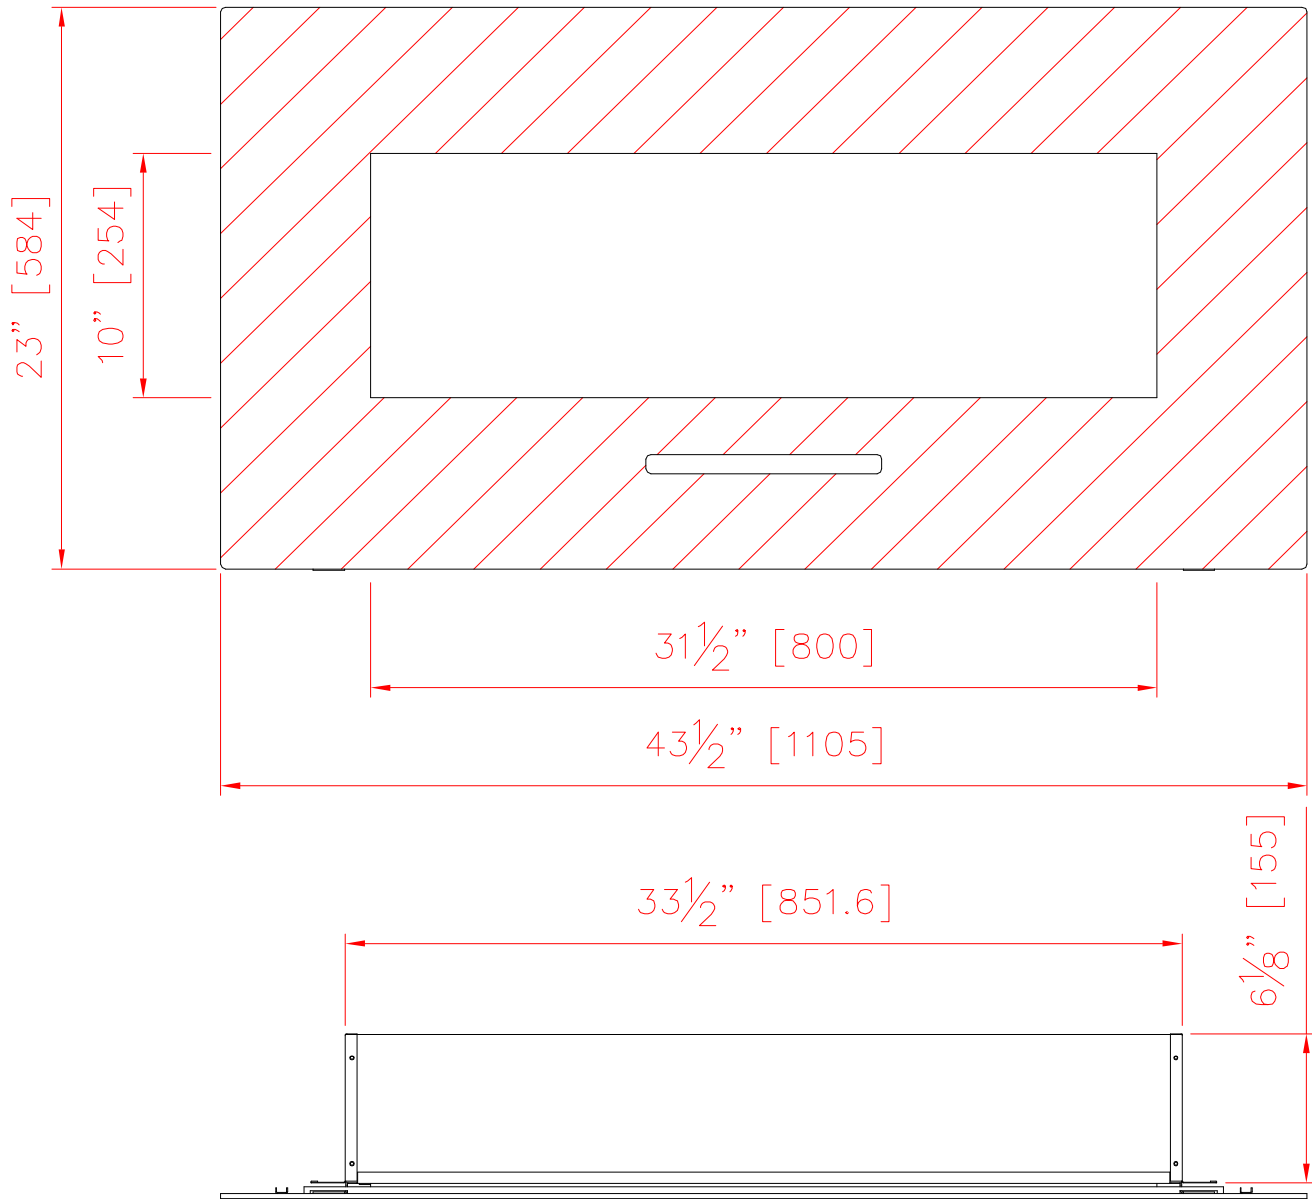

TECHNICAL SPECIFICATIONS

Description	Built-in or Wall Mount Appliance
Voltage	240V AC 50-60Hz
Watts	1900W Max
NO HEATER	25W
MOTOR HEATER	19W
Appliance Width	33 1/2" or 85.2 cm
Appliance Height	19 7/8" or 50.6 cm
Appliance Depth	6 1/8" or 15.5 cm
Gross Weight	63.1 lbs or 28.7 kg
Plug Location	Left side
Cord Length	70 7/8" or 180 cm
Rough Wall Opening Size	35" 20 1/2" or 88.9 cm 52 cm
BTU	6500

SERIES WM-BI	MODEL WM-FM-34-4423-BG		REV 1
SCALE 1" = 1'-0"	SHEET 1 OF 1		