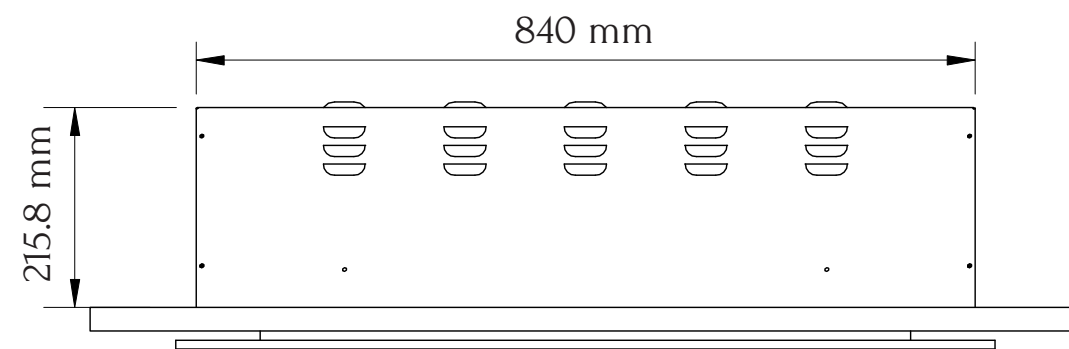

TECHNICAL SPECIFICATIONS

VOLTS		240
AMPS		8
WATTS		1900
HEATER	HIGH	1900 watts
	LOW	900 watts
NO HEATER		35 watts
LAMPS	QUANTITY	LED
	WATTS	
	TOTAL WATTS	15 watts
ROTOR MOTOR		1 at 4 watts
HEIGHT, WIDTH, DEPTH		23 1/8 x 33 1/8 x 8 1/2
GLASS VIEWING OPENING		17 3/8 x 27 5/8
SURROUND SIZE		30 x 42
SHIPPING SIZE		32 3/4 x 45 1/8 x 12 3/4
SHIPPING WEIGHT		73 lbs
	UNIT	
GLASS FRONT		Included
PLUG LOCATION		Left Side
CORD LENGTH		74"
APPROX. HEATING AREA		400 sq ft

SERIES INSERT	MODEL INS-FM-34		REV 1
SCALE 1" = 1'-0"	DATE: 07/24/2018		SHEET 1 OF 1

TECHNICAL SPECIFICATIONS		
VOLTS	240	
AMPS	8	
WATTS	1900	
HEATER	HIGH	1900 watts
	LOW	900 watts
NO HEATER	35 watts	
LAMPS	QUANTITY	LED
	WATTS	
	TOTAL WATTS	15 watts
ROTOR MOTOR	1 at 3 watts	
HEIGHT, WIDTH, DEPTH	58.7 x 84 x 76.2 cm	
GLASS VIEWING OPENING	44.13 x 70.2 cm	
SURROUND SIZE	76.2 x 106.8 cm	
SHIPPING SIZE	114.4 x 31.8 x 82.6 cm	
SHIPPING WEIGHT	UNIT	33 kg
	GLASS FRONT	Included
PLUG LOCATION	Left Side	
CORD LENGTH	190 cm	
APPROX. HEATING AREA	37 sqm	

SERIES INSERT	MODEL INS-FM-34		REV 1
SCALE 1:12	DATE: 07/24/2018		SHEET 1 OF 1