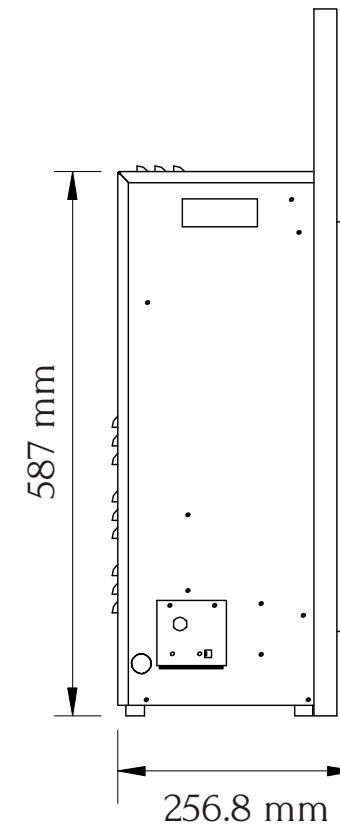

TECHNICAL SPECIFICATIONS

VOLTS		240
AMPS		8
WATTS		1900
HEATER	HIGH	1900 watts
	LOW	900 watts
NO HEATER		35 watts
LAMPS	QUANTITY	LED
	WATTS	
	TOTAL WATTS	15 watts
ROTOR MOTOR		1 at 4 watts
HEIGHT, WIDTH, DEPTH		23 1/8 x 33 1/8 x 8 1/2
GLASS VIEWING OPENING		17 3/8 x 27 5/8
SURROUND SIZE		30 x 42
SHIPPING SIZE		32 3/4 x 45 1/8 x 12 3/4
SHIPPING WEIGHT		73 lbs
	UNIT	
GLASS FRONT		Included
PLUG LOCATION		Left Side
CORD LENGTH		74"
APPROX. HEATING AREA		400 sq ft

SERIES INSERT	MODEL INS-FM-34		REV 1
SCALE 1" = 1'-0"	DATE: 07/24/2018		SHEET 1 OF 1

TECHNICAL SPECIFICATIONS		
VOLTS	240	
AMPS	8	
WATTS	1900	
HEATER	HIGH	1900 watts
	LOW	900 watts
NO HEATER	35 watts	
LAMPS	QUANTITY	LED
	WATTS	
	TOTAL WATTS	15 watts
ROTOR MOTOR	1 at 3 watts	
HEIGHT, WIDTH, DEPTH	58.7 x 84 x 76.2 cm	
GLASS VIEWING OPENING	44.13 x 70.2 cm	
SURROUND SIZE	76.2 x 106.8 cm	
SHIPPING SIZE	114.4 x 31.8 x 82.6 cm	
SHIPPING WEIGHT	UNIT	33 kg
	GLASS FRONT	Included
PLUG LOCATION	Left Side	
CORD LENGTH	190 cm	
APPROX. HEATING AREA	37 sqm	

SERIES INSERT	MODEL INS-FM-34		REV 1
SCALE 1:12	DATE: 07/24/2018		SHEET 1 OF 1