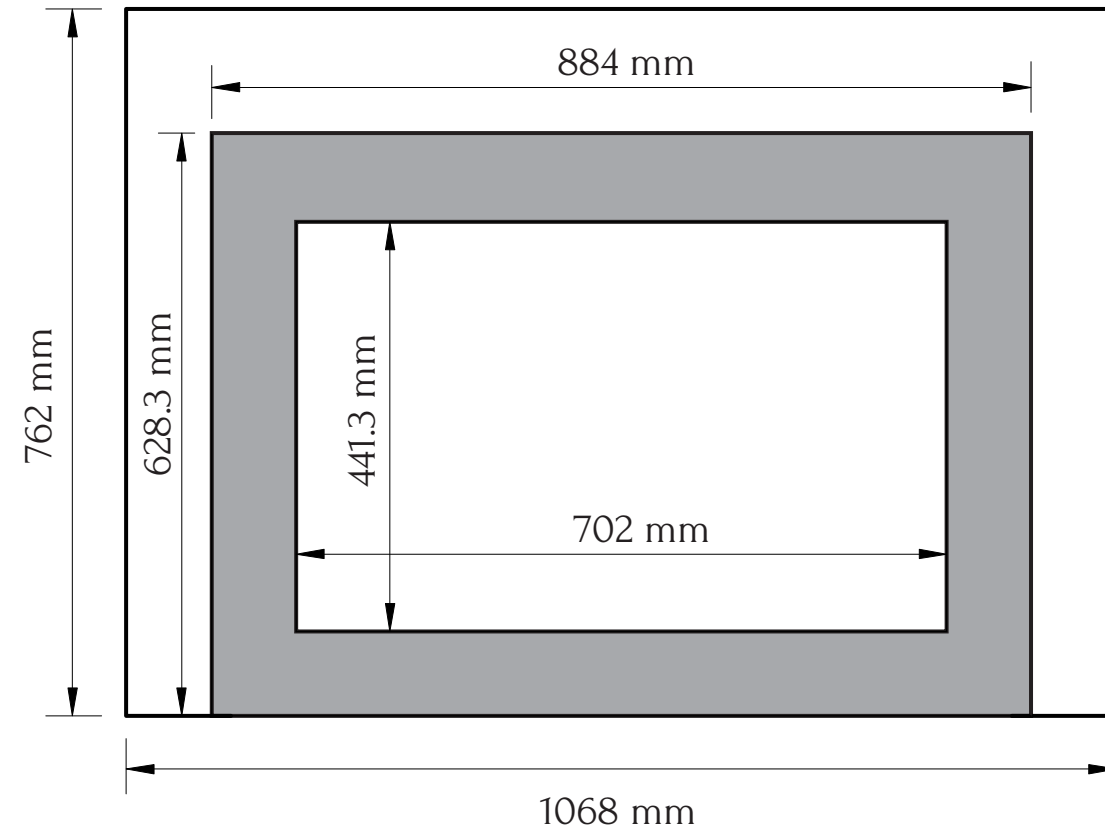

TECHNICAL SPECIFICATIONS

VOLTS		240
AMPS		8
WATTS		1900
HEATER	HIGH	1900 watts
	LOW	900 watts
NO HEATER		35 watts
LAMPS	QUANTITY	LED
	WATTS	
	TOTAL WATTS	15 watts
ROTOR MOTOR		1 at 4 watts
HEIGHT, WIDTH, DEPTH		23 1/8 x 33 1/8 x 8 1/2
GLASS VIEWING OPENING		17 3/8 x 27 5/8
SURROUND SIZE		30 x 42
SHIPPING SIZE		32 3/4 x 45 1/8 x 12 3/4
SHIPPING WEIGHT		73 lbs
	UNIT	
GLASS FRONT		Included
PLUG LOCATION		Left Side
CORD LENGTH		74"
APPROX. HEATING AREA		400 sq ft

SERIES INSERT	MODEL INS-FM-34		REV 1
SCALE 1" = 1'-0"	DATE: 07/24/2018		SHEET 1 OF 1

TECHNICAL SPECIFICATIONS		
VOLTS	240	
AMPS	8	
WATTS	1900	
HEATER	HIGH	1900 watts
	LOW	900 watts
NO HEATER	35 watts	
LAMPS	QUANTITY	LED
	WATTS	
	TOTAL WATTS	15 watts
ROTOR MOTOR	1 at 3 watts	
HEIGHT, WIDTH, DEPTH	58.7 x 84 x 76.2 cm	
GLASS VIEWING OPENING	44.13 x 70.2 cm	
SURROUND SIZE	76.2 x 106.8 cm	
SHIPPING SIZE	114.4 x 31.8 x 82.6 cm	
SHIPPING WEIGHT	UNIT	33 kg
	GLASS FRONT	Included
PLUG LOCATION	Left Side	
CORD LENGTH	190 cm	
APPROX. HEATING AREA	37 sqm	

SERIES INSERT	MODEL INS-FM-34		REV 1
SCALE 1:12	DATE: 07/24/2018		SHEET 1 OF 1