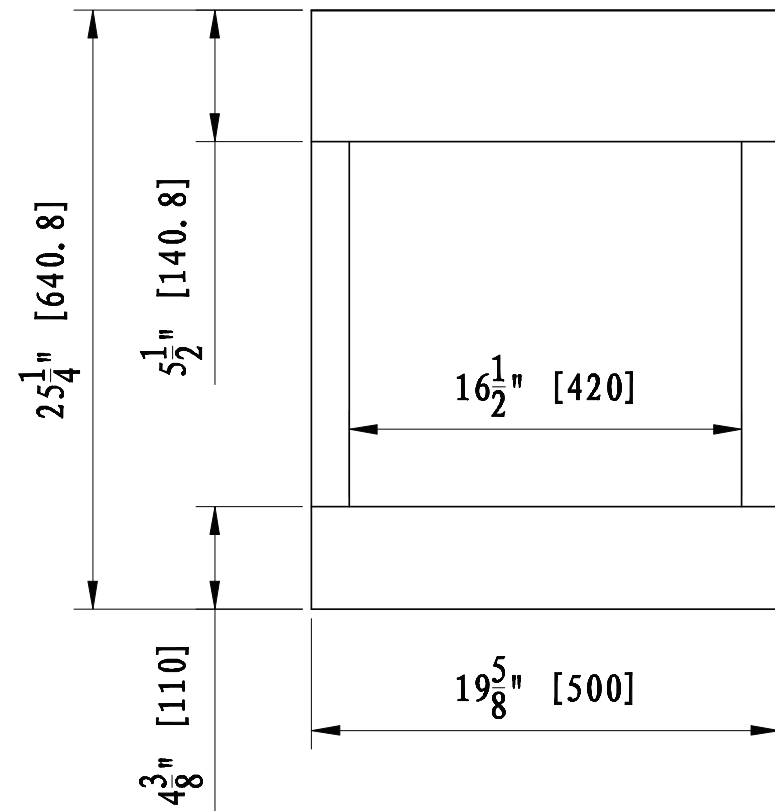

FRONT VIEW

SIDE VIEW

TOP VIEW

TECHNICAL SPECIFICATIONS

VOLTAGE		120
		60Hz
WATTS		1500
HEATER	HIGH	1500 watts
	LOW	750 watts
NO HEATER		25 watts
LAMPS	QUANTITY	LED
	WATTS	
	TOTAL WATTS	22 watts
ROTOR MOTOR		1 at 5 watts
HEIGHT, WIDTH, DEPTH		25 1/4 x 19 5/8 x 11 3/4
GLASS VIEWING OPENING		15 3/8 x 16 1/2 x 3 7/8
SURROUND SIZE		25 1/4 x 19 5/8 x 11 3/4
SHIPPING SIZE		28 x 23 x 15
SHIPPING WEIGHT		48.5 lbs
	UNIT	
	GLASS FRONT	Included
PLUG LOCATION		Left Side
CORD LENGTH		70 7/8"
APPROX. HEATING AREA		400 sq ft
All measurements in Inches		

SERIES	MODEL		REV
CUBE	CUBE-2025WM		1
SCALE 1'+0"	DATE:09/10/2018	SHEET 1 OF 1	

FRONT VIEW

SIDE VIEW

TOP VIEW

TECHNICAL SPECIFICATIONS

VOLTAGE		240
WATTS		1900
HEATER	HIGH	1900 watts
	LOW	900 watts
NO HEATER		35 watts
LAMPS	QUANTITY	LED
	WATTS	
	TOTAL WATTS	15 watts
ROTOR MOTOR		1 at 5 watts
HEIGHT, WIDTH, DEPTH		64.8 x 50 x 25
GLASS VIEWING OPENING		14.08 x 42 x 10
SURROUND SIZE		64.8 x 50 x 25
SHIPPING SIZE		71 x 58 x 38
SHIPPING WEIGHT	UNIT	22 kg
	GLASS FRONT	Included
PLUG LOCATION		Left Side
CORD LENGTH		180 cm
APPROX. HEATING AREA		400 sq ft
All measurements in Centimeters		

SERIES	MODEL		REV
CUBE	CUBE-2025WM		1
SCALE 1'+0"	DATE:09/10/2018	SHEET 1 OF 1	