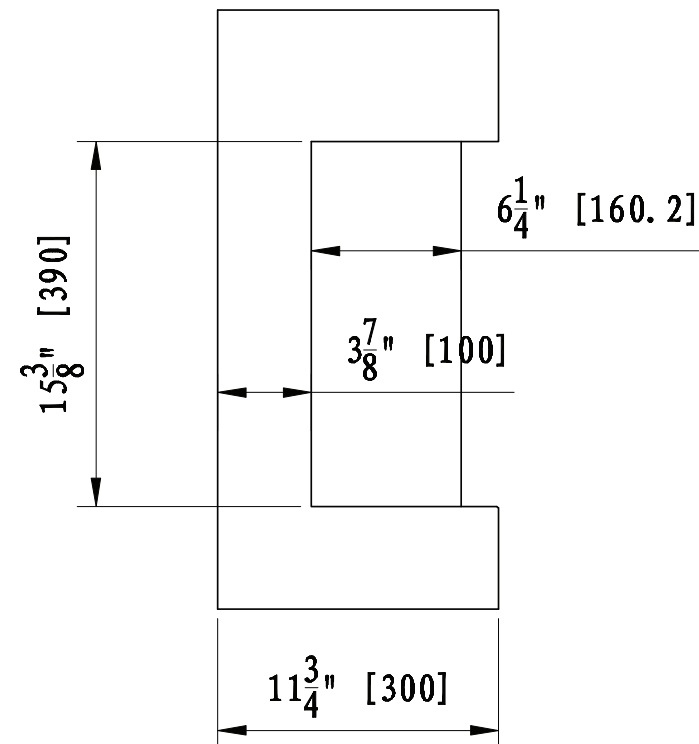

FRONT VIEW

SIDE VIEW

TOP VIEW

TECHNICAL SPECIFICATIONS

VOLTAGE		120
		60Hz
WATTS		1500
HEATER	HIGH	1500 watts
	LOW	750 watts
NO HEATER		25 watts
LAMPS	QUANTITY	LED
	WATTS	
	TOTAL WATTS	22 watts
ROTOR MOTOR		1 at 5 watts
HEIGHT, WIDTH, DEPTH		25 1/4 x 19 5/8 x 11 3/4
GLASS VIEWING OPENING		15 3/8 x 16 1/2 x 3 7/8
SURROUND SIZE		25 1/4 x 19 5/8 x 11 3/4
SHIPPING SIZE		28 x 23 x 15
SHIPPING WEIGHT		48.5 lbs
	UNIT	
	GLASS FRONT	Included
PLUG LOCATION		Left Side
CORD LENGTH		70 7/8"
APPROX. HEATING AREA		400 sq ft
All measurements in Inches		

SERIES	MODEL		REV
CUBE	CUBE-2025WM		1
SCALE 1'+0"	DATE:09/10/2018	SHEET 1 OF 1	

FRONT VIEW

SIDE VIEW

TOP VIEW

TECHNICAL SPECIFICATIONS

VOLTAGE		240
WATTS		1900
HEATER	HIGH	1900 watts
	LOW	900 watts
NO HEATER		35 watts
LAMPS	QUANTITY	LED
	WATTS	
	TOTAL WATTS	15 watts
ROTOR MOTOR		1 at 5 watts
HEIGHT, WIDTH, DEPTH		64.8 x 50 x 25
GLASS VIEWING OPENING		14.08 x 42 x 10
SURROUND SIZE		64.8 x 50 x 25
SHIPPING SIZE		71 x 58 x 38
SHIPPING WEIGHT	UNIT	22 kg
	GLASS FRONT	Included
PLUG LOCATION		Left Side
CORD LENGTH		180 cm
APPROX. HEATING AREA		400 sq ft
All measurements in Centimeters		

SERIES	MODEL		REV
CUBE	CUBE-2025WM		1
SCALE 1'+0"	DATE:09/10/2018	SHEET 1 OF 1	