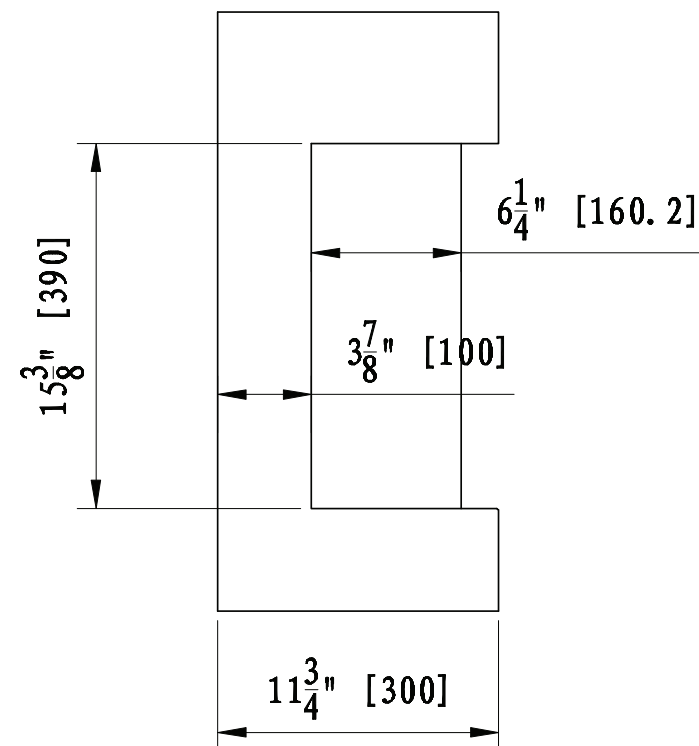

FRONT VIEW

SIDE VIEW

TOP VIEW

TECHNICAL SPECIFICATIONS

VOLTAGE		120
		60Hz
WATTS		1500
HEATER	HIGH	1500 watts
	LOW	750 watts
NO HEATER		25 watts
LAMPS	QUANTITY	LED
	WATTS	
	TOTAL WATTS	22 watts
ROTOR MOTOR		1 at 5 watts
HEIGHT, WIDTH, DEPTH		25 1/4 x 19 5/8 x 11 3/4
GLASS VIEWING OPENING		15 3/8 x 16 1/2 x 3 7/8
SURROUND SIZE		25 1/4 x 19 5/8 x 11 3/4
SHIPPING SIZE		28 x 23 x 15
SHIPPING WEIGHT		48.5 lbs
	UNIT	
	GLASS FRONT	Included
PLUG LOCATION		Left Side
CORD LENGTH		70 7/8"
APPROX. HEATING AREA		400 sq ft
All measurements in Inches		

SERIES	MODEL		REV
CUBE	CUBE-2025WM		1
SCALE 1'+0"	DATE:09/10/2018	SHEET 1 OF 1	

FRONT VIEW

SIDE VIEW

TOP VIEW

TECHNICAL SPECIFICATIONS

VOLTAGE		240
WATTS		1900
HEATER	HIGH	1900 watts
	LOW	900 watts
NO HEATER		35 watts
LAMPS	QUANTITY	LED
	WATTS	
	TOTAL WATTS	15 watts
ROTOR MOTOR		1 at 5 watts
HEIGHT, WIDTH, DEPTH		64.8 x 50 x 25
GLASS VIEWING OPENING		14.08 x 42 x 10
SURROUND SIZE		64.8 x 50 x 25
SHIPPING SIZE		71 x 58 x 38
SHIPPING WEIGHT	UNIT	22 kg
	GLASS FRONT	Included
PLUG LOCATION		Left Side
CORD LENGTH		180 cm
APPROX. HEATING AREA		400 sq ft
All measurements in Centimeters		

SERIES	MODEL		REV
CUBE	CUBE-2025WM		1
SCALE 1'+0"	DATE:09/10/2018	SHEET 1 OF 1	