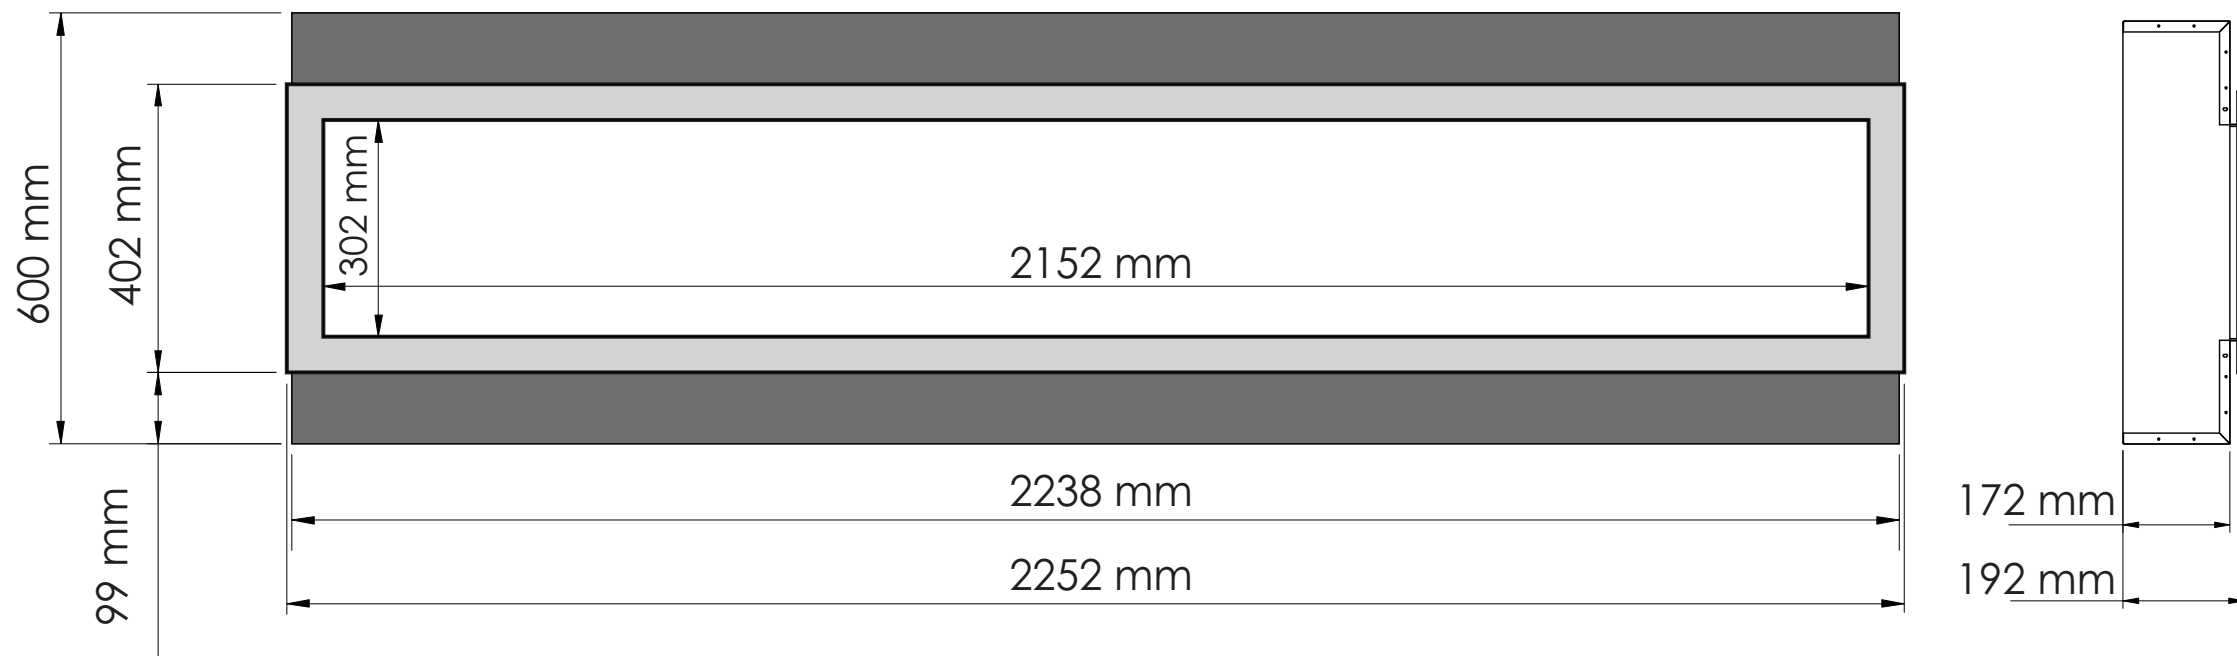

TECHNICAL SPECIFICATIONS		
VOLTS	240	
AMPS	8	
WATTS	1900	
HEATER	HIGH	1900 watts
	LOW	900 watts
NO HEATER	35 watts	
LAMPS	QUANTITY	LED
	WATTS	
	TOTAL WATTS	15 watts
ROTOR MOTOR	1 at 4 watts	
HEIGHT, WIDTH, DEPTH	23 1/2 x 88 1/8 x 6 3/4	
GLASS VIEWING OPENING	11 7/8 x 84 3/4"	
SURROUND SIZE	15 7/8 x 88 1/8	
SHIPPING SIZE	25 1/4 x 99 1/4 x 9 3/4	
SHIPPING WEIGHT	UNIT	188 lbs
	GLASS FRONT	Included
PLUG LOCATION	Left Side	
CORD LENGTH	76"	
APPROX. HEATING AREA	400 sq ft	

Amantii

SERIES BUILT IN	MODEL BI-88-SLIM		REV 1
SCALE 1" = 1'-0"	DATE: 7/1/2015		SHEET 1 OF 1

TECHNICAL SPECIFICATIONS		
VOLTS	240	
AMPS	8	
WATTS	1900	
HEATER	HIGH	1900 watts
	LOW	900 watts
NO HEATER	35 watts	
LAMPS	QUANTITY	LED
	WATTS	
	TOTAL WATTS	15 watts
ROTOR MOTOR	1 at 4 watts	
HEIGHT, WIDTH, DEPTH	60 x 223.8 x 17.2 cm	
GLASS VIEWING OPENING	30.2 x 215.2 cm	
SURROUND SIZE	40.2 x 225.2 cm	
SHIPPING SIZE	64 x 251.7 x 24.8	
SHIPPING WEIGHT	85 kg	
GLASS FRONT	UNIT	
		Included
PLUG LOCATION	Left Side	
CORD LENGTH	193 cm	
APPROX. HEATING AREA	37 sqm	

SERIES	MODEL		REV
BUILT IN	BI-88-SLIM		1
SCALE 1:12	DATE: 7/1/2015	SHEET 1 OF 1	