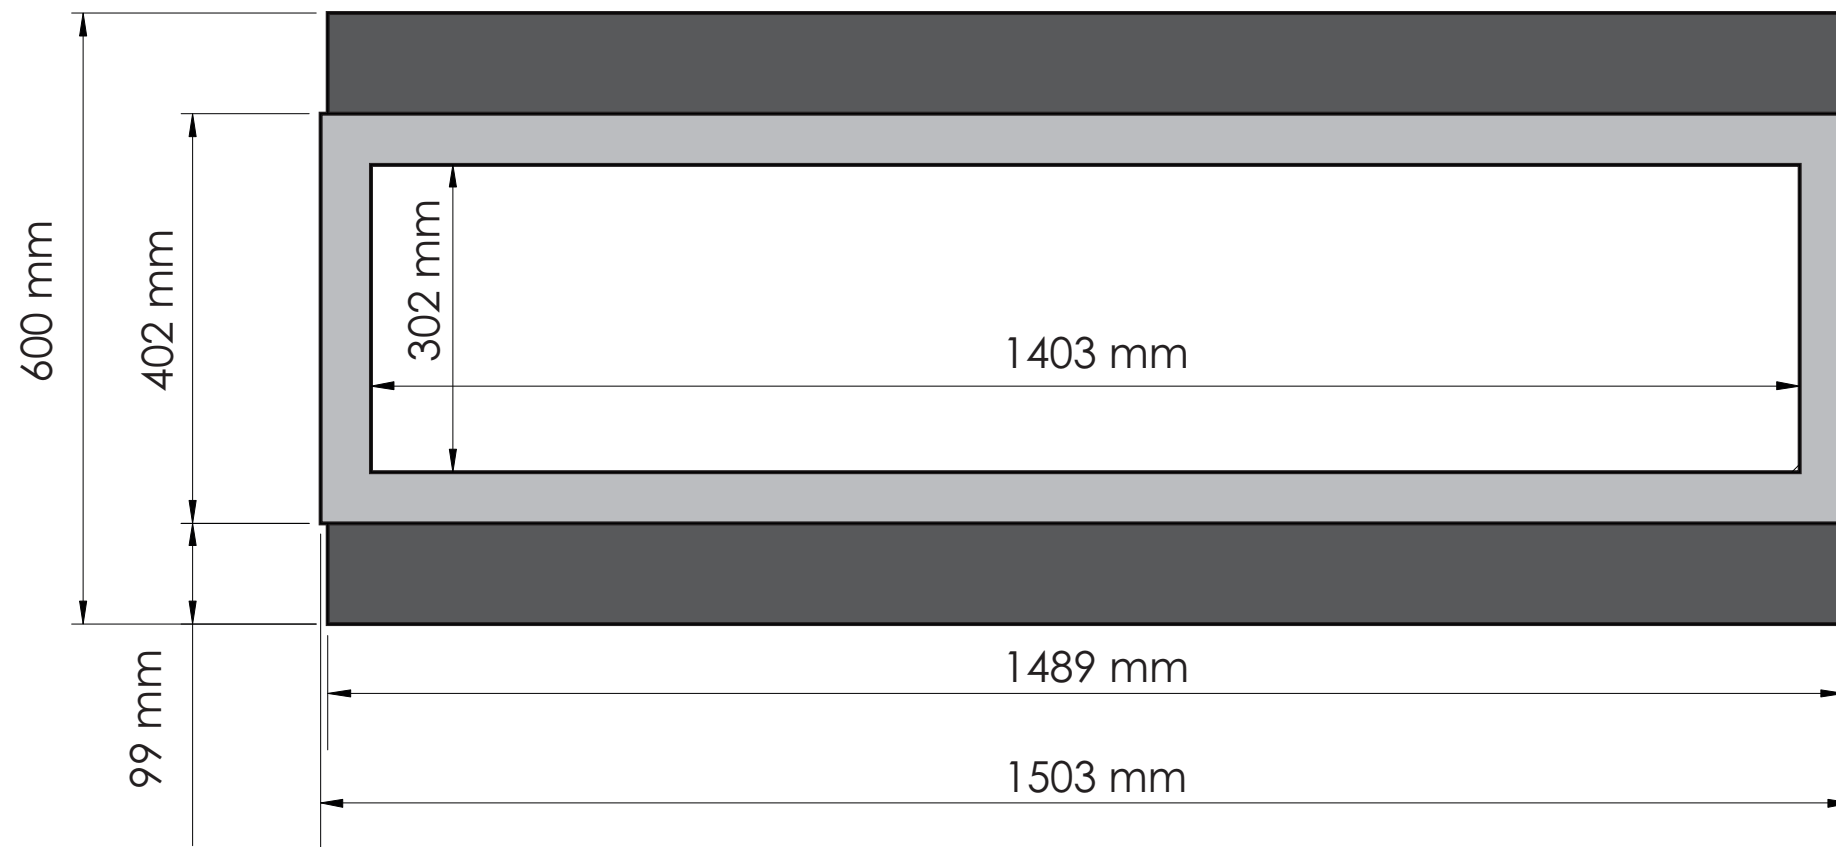

TECHNICAL SPECIFICATIONS		
VOLTS	240	
AMPS	8	
WATTS	1900	
HEATER	HIGH	1900 watts
	LOW	900 watts
NO HEATER	35 watts	
LAMPS	QUANTITY	LED
	WATTS	
	TOTAL WATTS	15 watts
ROTOR MOTOR	1 at 4 watts	
HEIGHT, WIDTH, DEPTH	23 1/2 x 58 5/8 x 6 3/4	
GLASS VIEWING OPENING	11 7/8 x 55 1/4"	
SURROUND SIZE	15 3/4" x 59 1/8"	
SHIPPING SIZE	25 1/2 x 69 3/4 x 9 3/4"	
SHIPPING WEIGHT	124 lbs	
GLASS FRONT	UNIT	
		Included
PLUG LOCATION	Left Side	
CORD LENGTH	76"	
APPROX. HEATING AREA	400 sq ft	

Amantii

SERIES BUILT IN	MODEL BI-60-SLIM		REV 1
SCALE 1" = 1'-0"	DATE: 7/1/2015		SHEET 1 OF 1

TECHNICAL SPECIFICATIONS		
VOLTS	240	
AMPS	8	
WATTS	1900	
HEATER	HIGH	1900 watts
	LOW	900 watts
NO HEATER	35 watts	
LAMPS	QUANTITY	LED
	WATTS	
	TOTAL WATTS	15 watts
ROTOR MOTOR	1 at 4 watts	
HEIGHT, WIDTH, DEPTH	60 x 148.9 x 17.2 cm	
GLASS VIEWING OPENING	30.2 x 140.3 cm	
SURROUND SIZE	40.2 x 150.3 cm	
SHIPPING SIZE	64 x 176.7 x 24.8 cm	
SHIPPING WEIGHT	56 kg	
GLASS FRONT	UNIT	
		Included
PLUG LOCATION	Left Side	
CORD LENGTH	193 cm	
APPROX. HEATING AREA	37 sqm	

SERIES BUILT IN	MODEL BI-60-SLIM		REV 1
SCALE 1:12	DATE: 7/1/2015		SHEET 1 OF 1