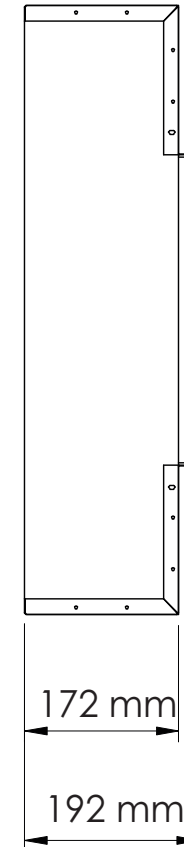

TECHNICAL SPECIFICATIONS		
VOLTS	240	
AMPS	8	
WATTS	1900	
HEATER	HIGH	1900 watts
	LOW	900 watts
NO HEATER	35 watts	
LAMPS	QUANTITY	LED
	WATTS	
	TOTAL WATTS	15 watts
ROTOR MOTOR	1 at 4 watts	
HEIGHT, WIDTH, DEPTH	23 1/2 x 58 5/8 x 6 3/4	
GLASS VIEWING OPENING	11 7/8 x 55 1/4"	
SURROUND SIZE	15 3/4" x 59 1/8"	
SHIPPING SIZE	25 1/2 x 69 3/4 x 9 3/4"	
SHIPPING WEIGHT	124 lbs	
GLASS FRONT	UNIT	
		Included
PLUG LOCATION	Left Side	
CORD LENGTH	76"	
APPROX. HEATING AREA	400 sq ft	

Amantii

SERIES BUILT IN	MODEL BI-60-SLIM		REV 1
SCALE 1" = 1'-0"	DATE: 7/1/2015		SHEET 1 OF 1

TECHNICAL SPECIFICATIONS		
VOLTS	240	
AMPS	8	
WATTS	1900	
HEATER	HIGH	1900 watts
	LOW	900 watts
NO HEATER	35 watts	
LAMPS	QUANTITY	LED
	WATTS	
	TOTAL WATTS	15 watts
ROTOR MOTOR	1 at 4 watts	
HEIGHT, WIDTH, DEPTH	60 x 148.9 x 17.2 cm	
GLASS VIEWING OPENING	30.2 x 140.3 cm	
SURROUND SIZE	40.2 x 150.3 cm	
SHIPPING SIZE	64 x 176.7 x 24.8 cm	
SHIPPING WEIGHT	56 kg	
GLASS FRONT	UNIT	
		Included
PLUG LOCATION	Left Side	
CORD LENGTH	193 cm	
APPROX. HEATING AREA	37 sqm	

SERIES BUILT IN	MODEL BI-60-SLIM		REV 1
SCALE 1:12	DATE: 7/1/2015		SHEET 1 OF 1