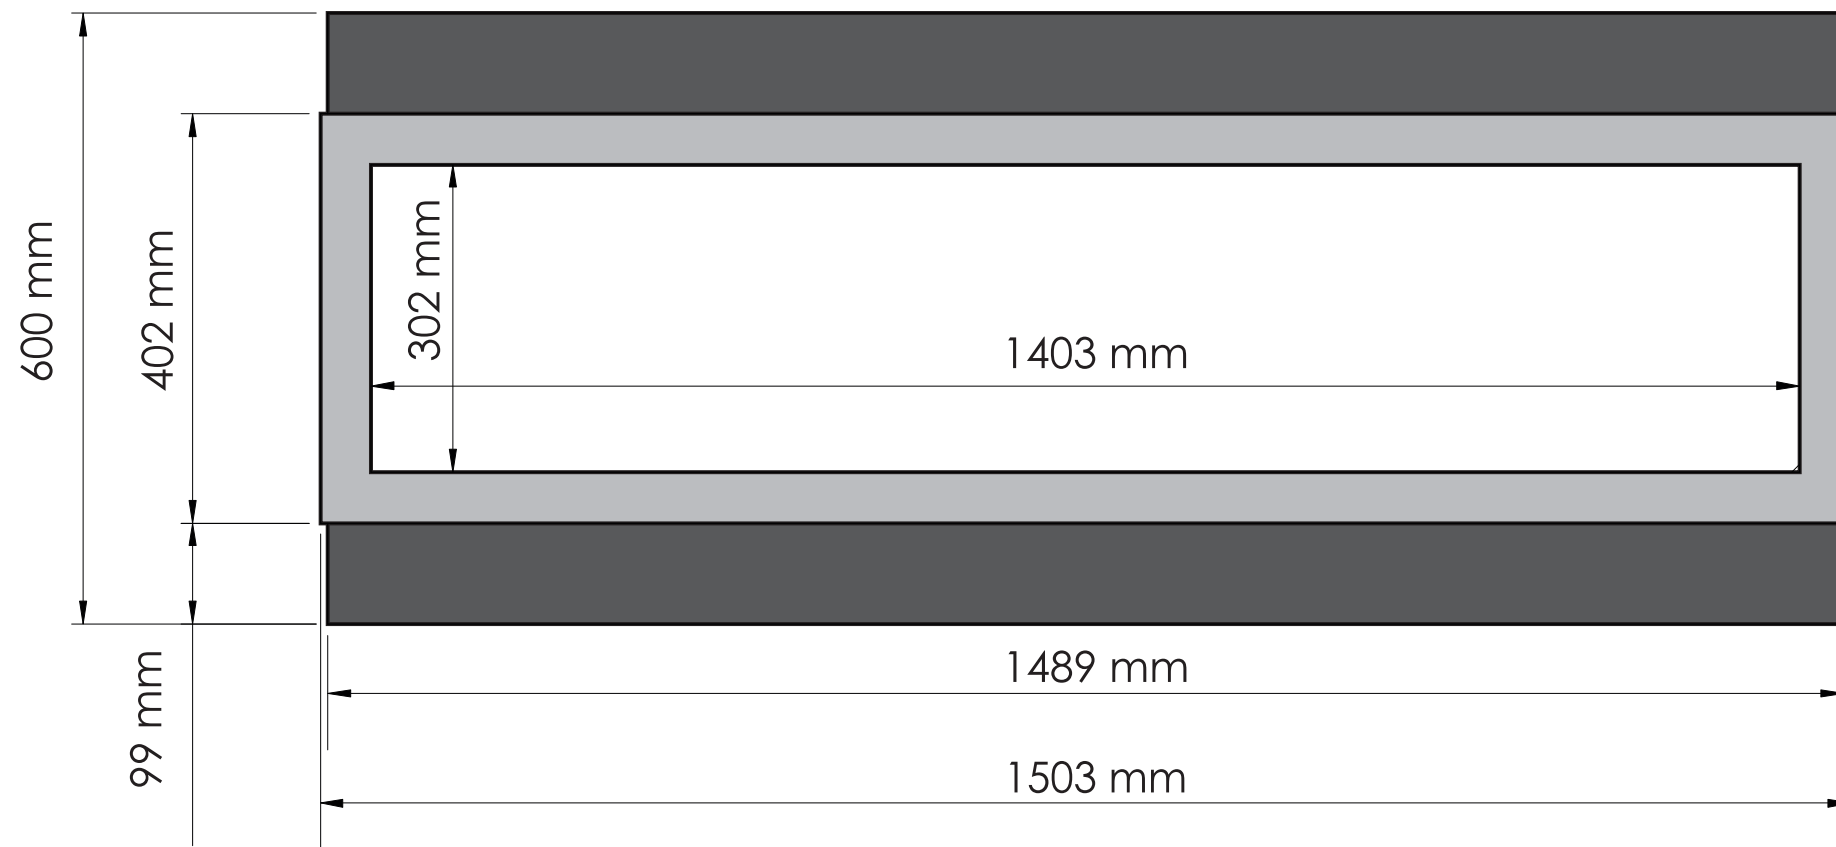

TECHNICAL SPECIFICATIONS		
VOLTS	240	
AMPS	8	
WATTS	1900	
HEATER	HIGH	1900 watts
	LOW	900 watts
NO HEATER	35 watts	
LAMPS	QUANTITY	LED
	WATTS	
	TOTAL WATTS	15 watts
ROTOR MOTOR	1 at 4 watts	
HEIGHT, WIDTH, DEPTH	23 1/2 x 58 5/8 x 12 "	
GLASS VIEWING OPENING	12 x 55 1/4"	
SURROUND SIZE	15 7/8 x 59 1/8	
SHIPPING SIZE	25 1/2 x 69 3/4 x 14 1/2"	
SHIPPING WEIGHT	128 lbs	
GLASS FRONT	UNIT	
		Included
PLUG LOCATION	Left Side	
CORD LENGTH	76"	
APPROX. HEATING AREA	400 sq ft	

Amantii

SERIES BUILT IN	MODEL BI-60-DEEP		REV 1
SCALE 1" = 1'-0"	DATE: 11/1/2014		SHEET 1 OF 1

TECHNICAL SPECIFICATIONS		
VOLTS	240	
AMPS	8	
WATTS	1900	
HEATER	HIGH	1900 watts
	LOW	900 watts
NO HEATER	35 watts	
LAMPS	QUANTITY	LED
	WATTS	
	TOTAL WATTS	15 watts
ROTOR MOTOR	1 at 4 watts	
HEIGHT, WIDTH, DEPTH	60 x 148.9 x 30.2 cm	
GLASS VIEWING OPENING	30.2 x 140.3 cm	
SURROUND SIZE	40.2 x 150.3 cm	
SHIPPING SIZE	64 x 171.7 x 36.8 cm	
SHIPPING WEIGHT	UNIT	58 kg
	GLASS FRONT	Included
PLUG LOCATION	Left Side	
CORD LENGTH	193 cm	
APPROX. HEATING AREA	37 sqm	

Amantii

SERIES BUILT IN	MODEL BI-60-DEEP		REV 1
SCALE 1:12	DATE: 11/1/2014		SHEET 1 OF 1