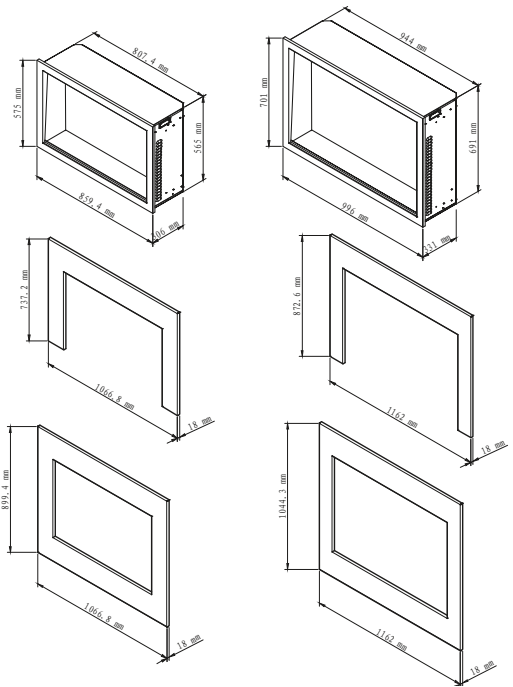

TRD-33 BESPOKE Insert

TRD-38 BESPOKE Insert

INCLUDED ACCESSORIES

Models come with a choice of Design Media Kit – Driftwood, Birch, Rustic, Oak or Ice Media, plus a remote.

Surrounds Optional:

YOUR CHOICE:

DESIGN-MEDIA-DRIFT-15PCE

Now includes an additional 4 mini logs (Not Shown)

DESIGN-MEDIA-RUSTIC-14PCE

ICE MEDIA

FI-109-Diamond

DESIGN-MEDIA-BIRCH-15PCE

DESIGN-MEDIA-BIRCH-10PCE

DESIGN-MEDIA-OAK-10PCE